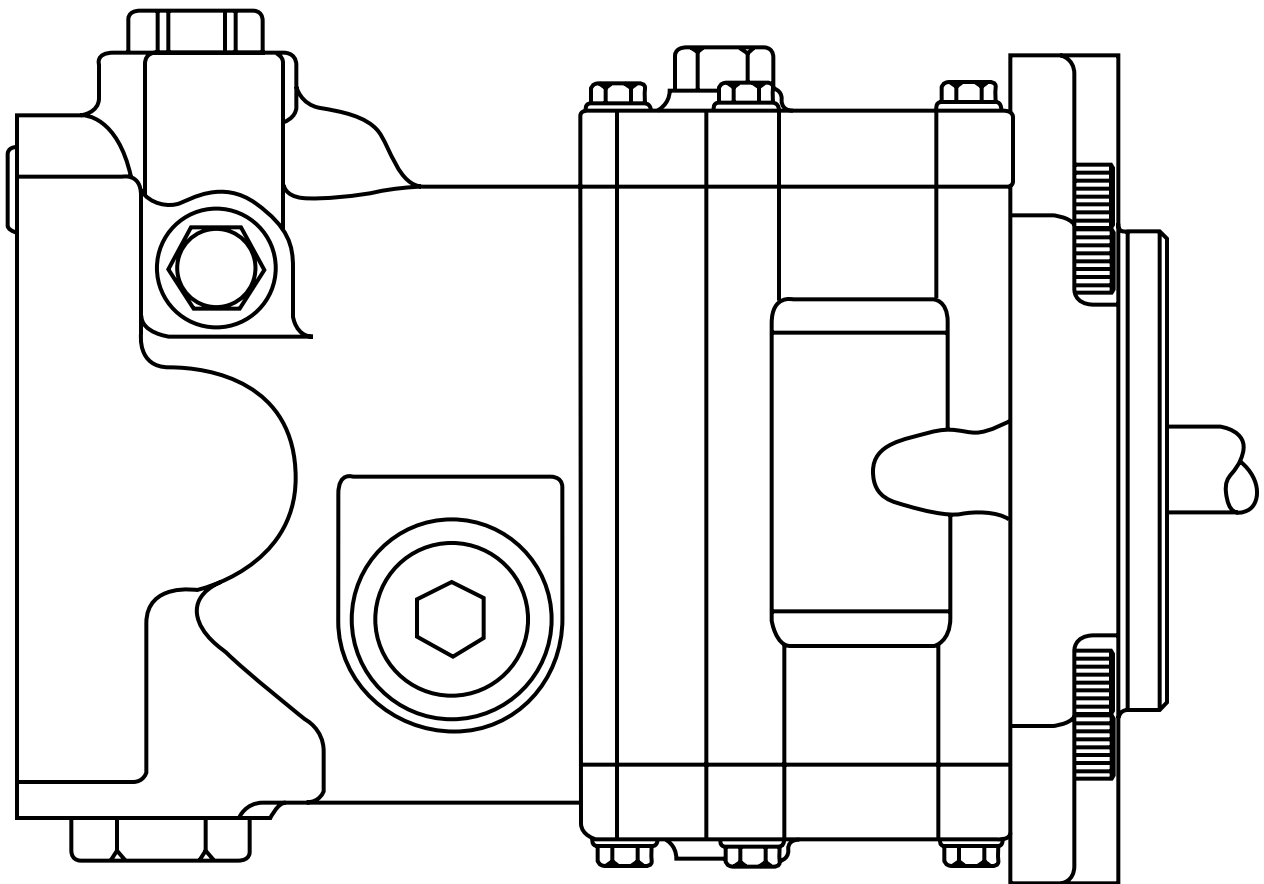

SAUER SUNDSTRAND

**M46 Medium Duty
Variable Displacement Motor
QUICK REFERENCE
Parts List**

**Call (515) 239-6366 for the Location of
Your Nearest Genuine Service Parts Source**