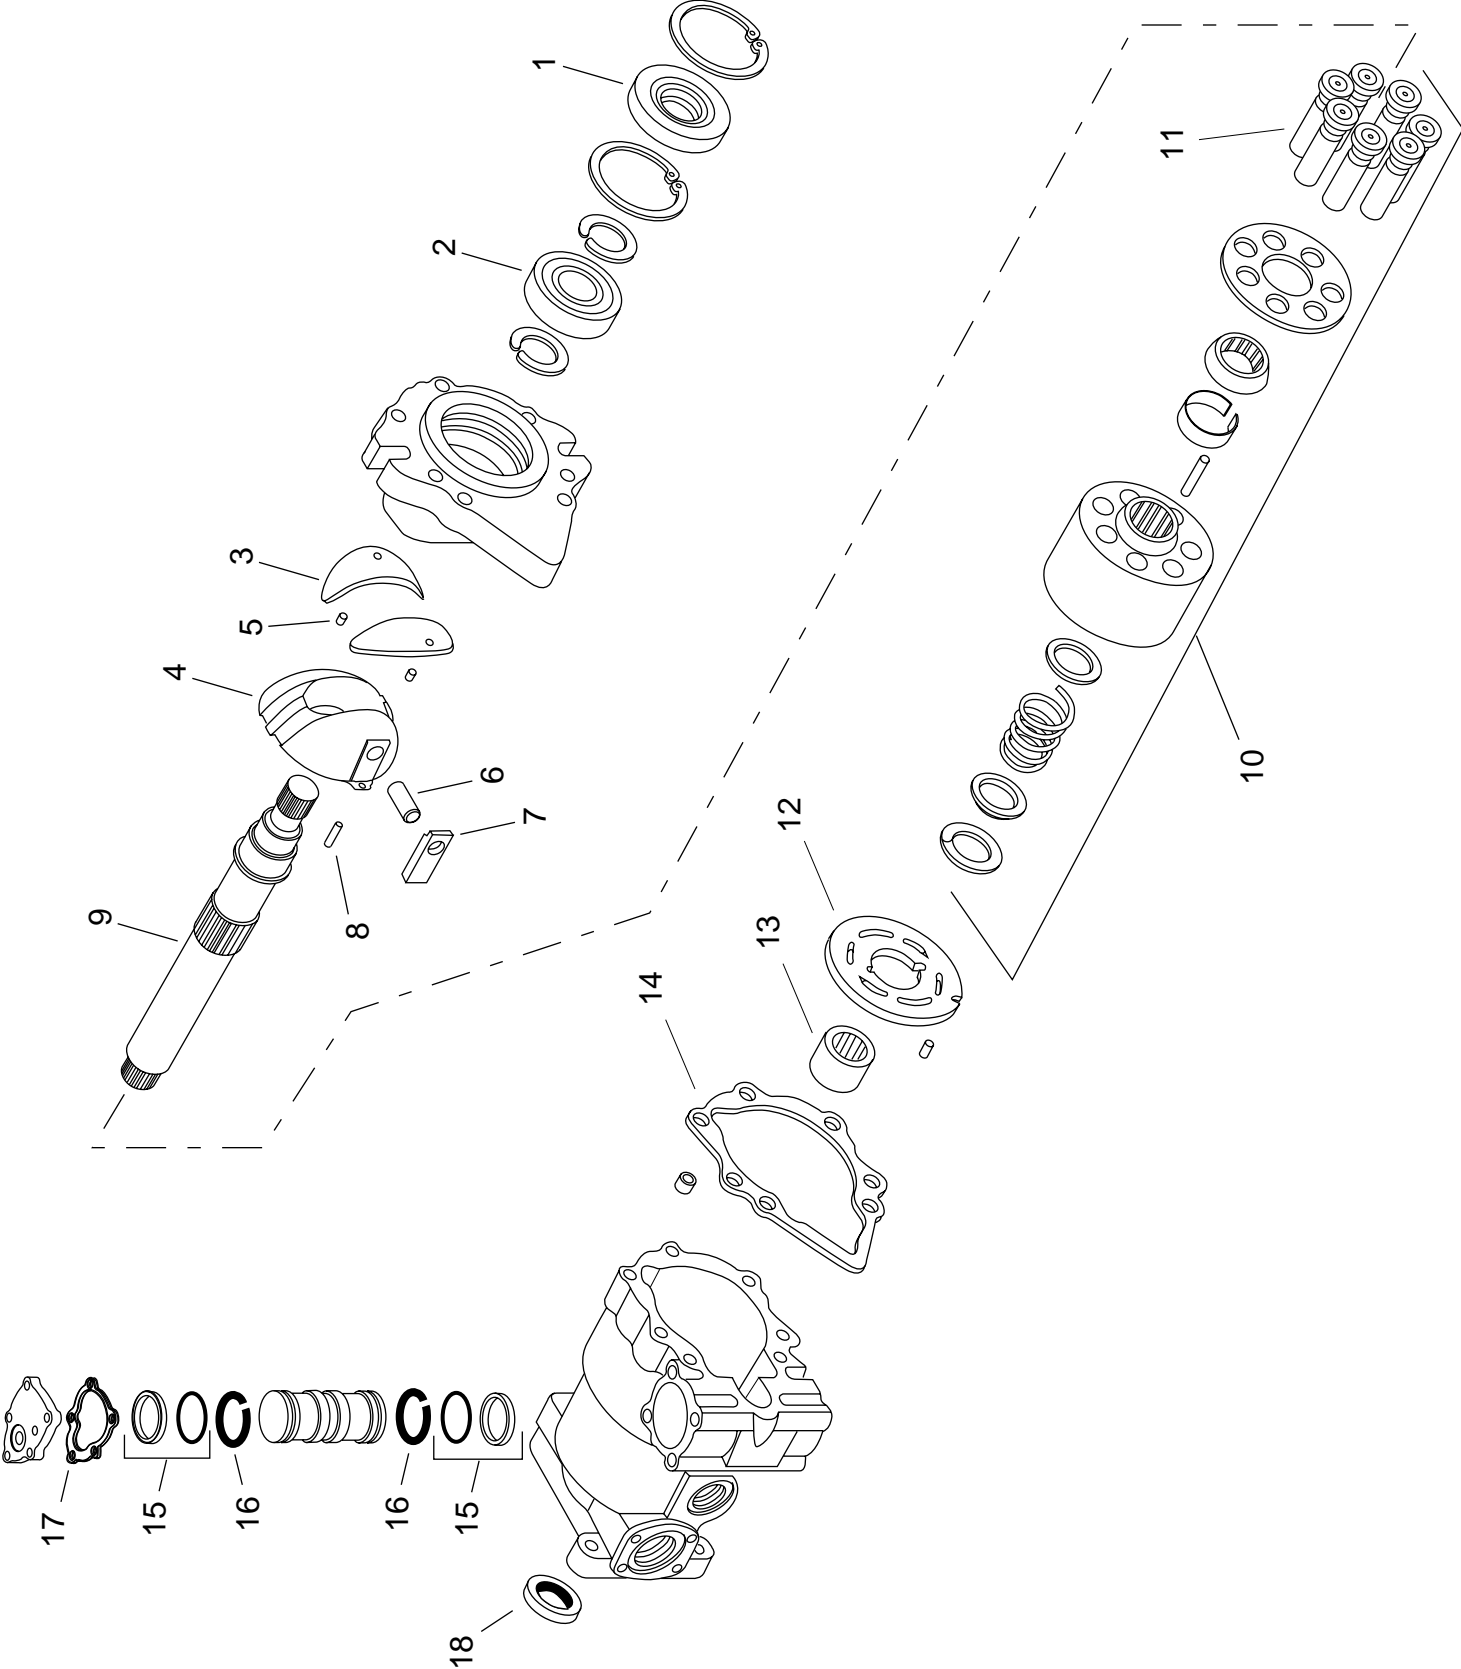

SAUER  SUNDSTRAND

**M46 Medium Duty
Variable Displacement Motor
QUICK REFERENCE
Parts List**

**Call (515) 239-6366 for the Location of
Your Nearest Genuine Service Parts Source**

M46 Variable Displacement Motor

M46 Variable Displacement Motor QUICK REFERENCE Parts List

Item #	Description	Part Number
1	Lip Seal	9008000-0121
2	Ball Bearing	9001315-0011
3	Journal Bearing	4460320-0001
4	Swashplate	4460393
5	Spring Pin	9004700-1206
6	Straight Headless Pin	9004820-4416
7	Sleeve Bearing	4460162
8	Pin	9004700-2512
9	Shaft, 13 tooth, no auxiliary	4460251
	13 tooth, 13 tooth auxiliary	4460254
	15 tooth, no auxiliary	4460166
	15 tooth, 13 tooth auxiliary	4460255
	tapered, no auxiliary	4460252
10	Cylinder Block Kit	4460289
11	Piston Assembly	4460650
12	Valve Plate	4460119
13	Needle Bearing	9001465-0010
14	Front Cover Gasket	4460564
15	Servo Piston Ring Kit	4510002
16	Bearing Ring	4460648
17	Servo Cover Gasket	4460413
18	Lip Seal	9008000-0131

Warning: These part numbers are for units built after 90-44