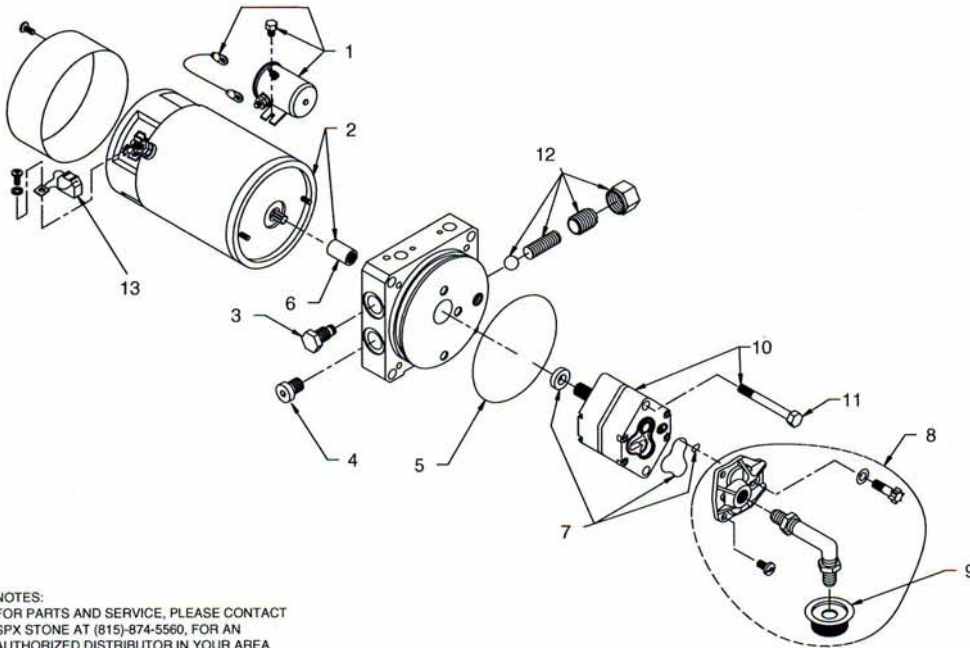

### 12 VDC Relief Valve Only

NOTES:  
FOR PARTS AND SERVICE, PLEASE CONTACT  
SPX STONE AT (815)-874-5560, FOR AN  
AUTHORIZED DISTRIBUTOR IN YOUR AREA.

ITEM NO.	DESCRIPTION	STONE P/N	QTY.	REF.
1	SOLENOID STARTER ASSY 12v	KS1	1	KS1
2	MOTOR 12v DC	KMD1	1	KMD1
3	VALVE PLUG, TWO WAY	2780-BA	1	KC08
4	PLUG 3/4-16 SAE	1441-AA	1	KC08
5	RESERVOIR O-RING	G1-1073-48	1	KN11
6	COUPLING	1118-AA	1	KMD1
7	PUMP O-RING KIT	K-40	1	-
8	INLET PLUMBING KIT	KH	1	KH
9	FILTER	1611-AA	1	KH

ITEM NO.	DESCRIPTION	STONE P/N	QTY.	REF.
10	PUMP ASSEMBLY	KP20	1	KP20
11	PUMP MOUNTING BOLT	2825-AA	2	KP20
12	ADJ. RELIEF VALVE ASSY	RV-2	1	KC08
13	MOTOR BRUSH KIT	K-90	1	-