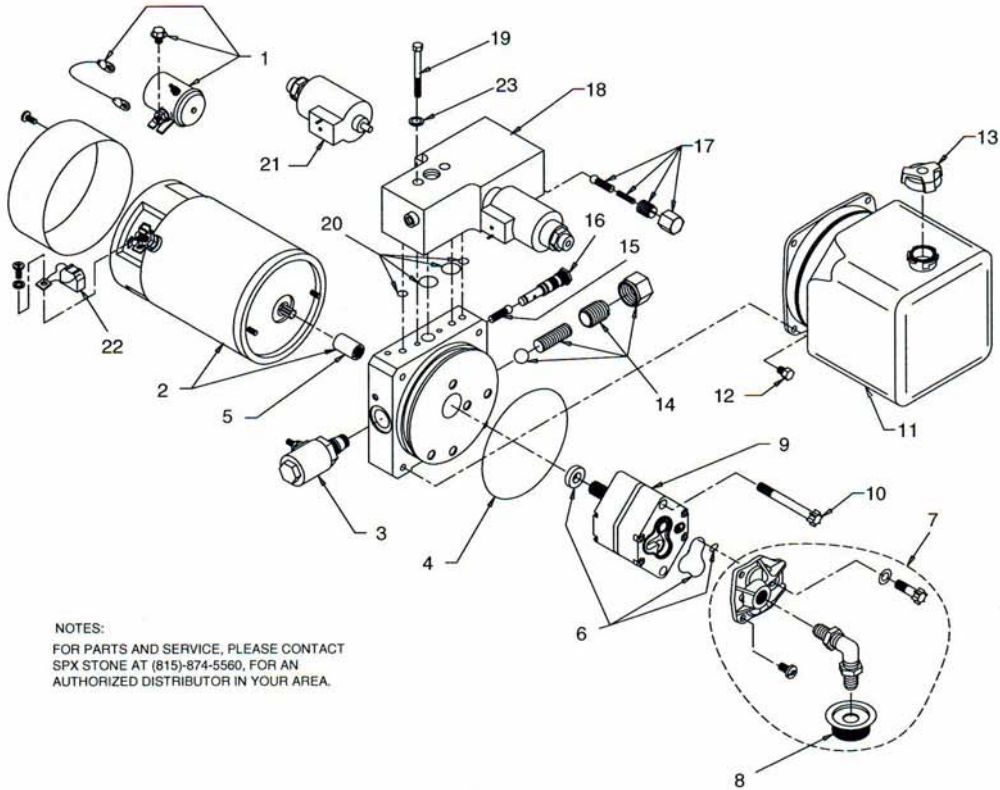

### 12 VDC Snow Plow Solenoid Operated Power Angle/Gravity down

NOTES:  
FOR PARTS AND SERVICE, PLEASE CONTACT  
SPX STONE AT (815)-874-5560, FOR AN  
AUTHORIZED DISTRIBUTOR IN YOUR AREA.

ITEM NO.	DESCRIPTION	STONE P/N	QTY.
1	START SWITCH ASSY	2145-AA	1
2	MOTOR 12v DC	KMD1	1
3	VALVE NC 12v DC	EF-1087 & VF-4009	1
4	RESERVOIR O-RING	G1-1073-48	1
5	COUPLING	1118-AA	1
6	PUMP O-RING KIT	K-40	1
7	INLET PLUMBING KIT	KH	1
8	FILTER	1611-AA	1
9	PUMP ASSEMBLY	PS-1.6	1
10	PUMP MOUNTING BOLT	1111-AA	2
11	RESERVOIR	3540-AC	1

ITEM NO.	DESCRIPTION	STONE P/N	QTY.
12	RESERVOIR SCREW	F2-1170-31	4
13	BREATHER	8060-CC	1
14	ADJ. RELIEF VALVE ASSY	RV-2	1
15	SPRING AND BALL ASSY	S1-1004-12	1
16	VALVE CHECK ASSY	2290-BA	1
17	CROSSOVER RELIEF VALVE KIT	S8-6000-38	2
18	U-VALVE 4W3P CCCC 12v N2	U1-6710-81	1
19	BOLT 1/4-20 x 2 1/2 HEX	F1-1032-50	2
20	U-VALVE O-RING KIT	K-42	1
21	SOLENOID ASSEMBLY DC	E1-4005-12	2
22	MOTOR BRUSH KIT	K-90	1
23	LOCK WASHER	1479-AA	2