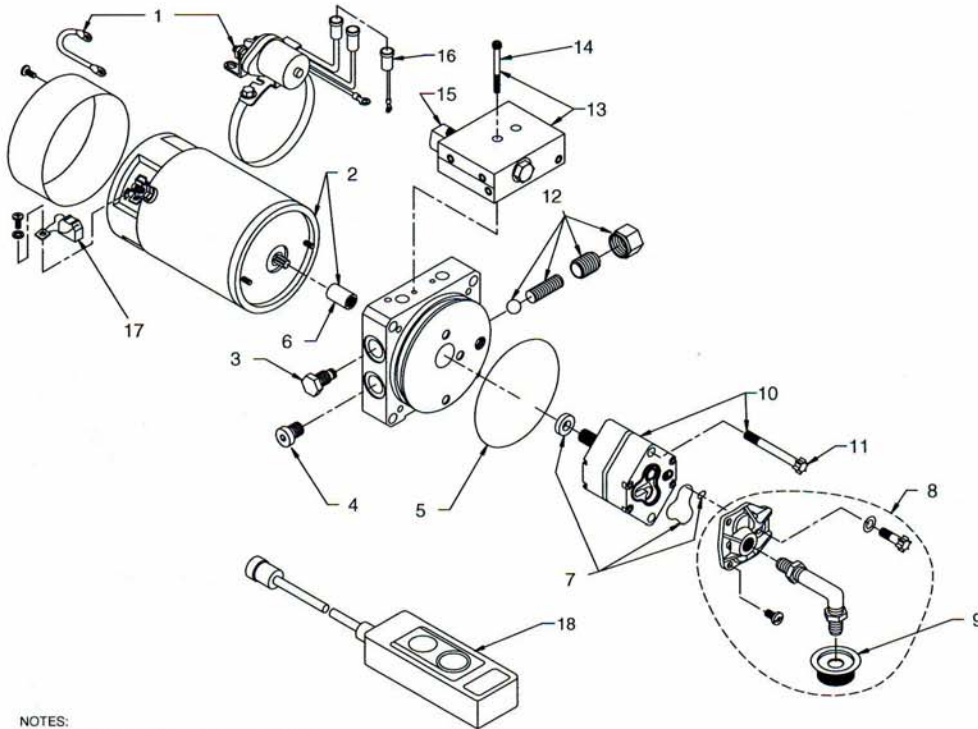

Distributor Power Unit Program

Internet Address:
<http://www.stonehydraulics.com>

12 VDC Solenoid Operated Power up/Power down (3 phw)

NOTES:
FOR PARTS AND SERVICE, PLEASE CONTACT
SPX STONE AT (815)-874-5560. FOR AN
AUTHORIZED DISTRIBUTOR IN YOUR AREA.

ITEM NO.	DESCRIPTION	STONE P/N	QTY.	REF.
1	SOLENOID STARTER ASSY 12v	4050-AB	1	-
2	MOTOR 12v DC	KMD1	1	KMD1
3	VALVE PLUG, TWO WAY	2780-AA	1	KC08
4	PLUG 3/4-16 SAE	1441-AA	1	KC08
5	RESERVOIR O-RING	G1-1073-48	1	KN11
6	COUPLING	1118-AA	1	KMD1
7	PUMP O-RING KIT	K-40	1	-
8	INLET PLUMBING KIT	KH	1	KH
9	FILTER	1611-AA	1	KH
10	PUMP ASSEMBLY	KP20	1	KP20
11	PUMP MOUNTING BOLT	2825-AA	2	KP20

ITEM NO.	DESCRIPTION	STONE P/N	QTY.	REF.
12	ADJ. RELIEF VALVE ASSY	RV-2	1	KC08
13	VALVE MANIFOLD ASSY	A9-1001-00	1	KCV1
14	CAPSCRW SKTHD 1/4-20x 2.0	F3-1022-00	2	KCV1
15	12vDC 2P4W VALVE	E1-1021-00	1	-
16	WIRING ASSY	4088-AA	1	-
17	MOTOR BRUSH KIT	K-90	1	-
	U-VALVE O-RING KIT	K-42	1	-
18	SWITCHBOX HANDSET G1	2949-AC	1	KG12