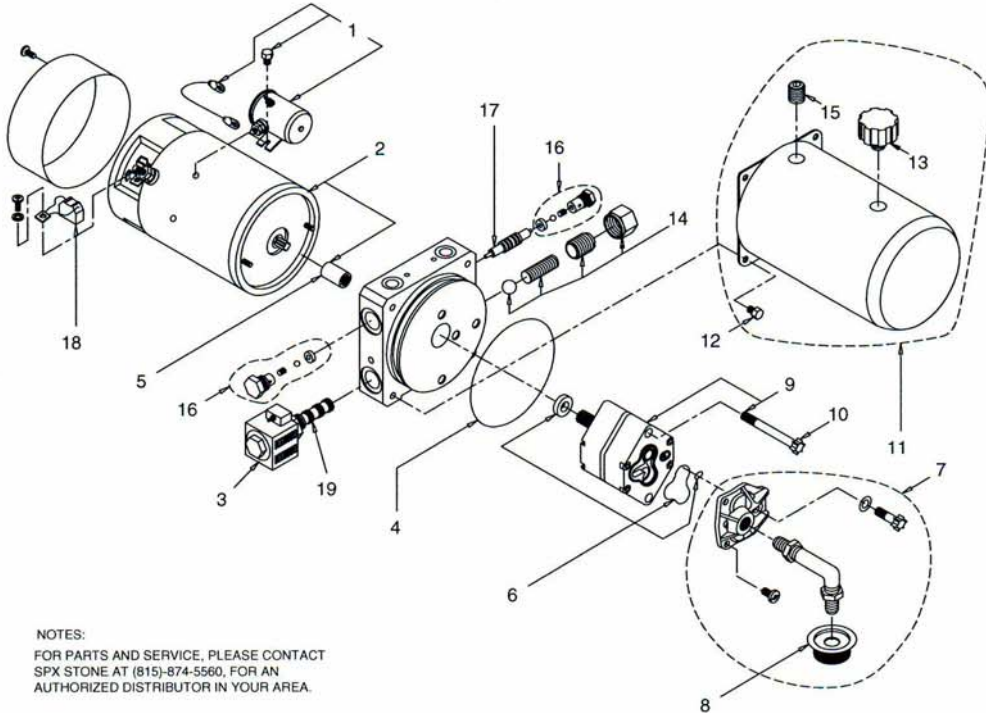

### 12 VDC Bale Spike Solenoid Operated Power up/Power down (2phw)

NOTES:  
FOR PARTS AND SERVICE, PLEASE CONTACT  
SPX STONE AT (815)-874-5560, FOR AN  
AUTHORIZED DISTRIBUTOR IN YOUR AREA.

ITEM NO.	DESCRIPTION	STONE P/N	QTY.
1	SOLENOID STARTER ASSY 12v	KS1	1
2	MOTOR 12v DC	KMD1	1
3	SOLENOID COIL 12VDC	EF-1126	1
4	RESERVOIR O-RING	G1-1073-48	1
5	COUPLING	1118-AA	1
6	PUMP O-RING KIT	K-40	1
7	INLET PLUMBING KIT	KH	1
8	FILTER	1611-AA	1
9	PUMP ASSEMBLY	PS-2.0	1

ITEM NO.	DESCRIPTION	STONE P/N	QTY.
10	PUMP MOUNTING BOLT	1112-AA	2
11	RESERVOIR	KR14	1
12	RESERVOIR SCREW	F2-1170-31	4
13	BREATHER	1214-AA	1
14	ADJ. RELIEF VALVE ASSY	RV-2	1
15	PLUG 3/8 NPT	1456-AA	1
16	P.O. CHECK KIT	S8-9000-00	2
17	P.O. SPOOL	X2-1048-04	1
18	MOTOR BRUSH KIT	K-90	1
19	2P4W SOLENOID VALVE	VF-1060	1