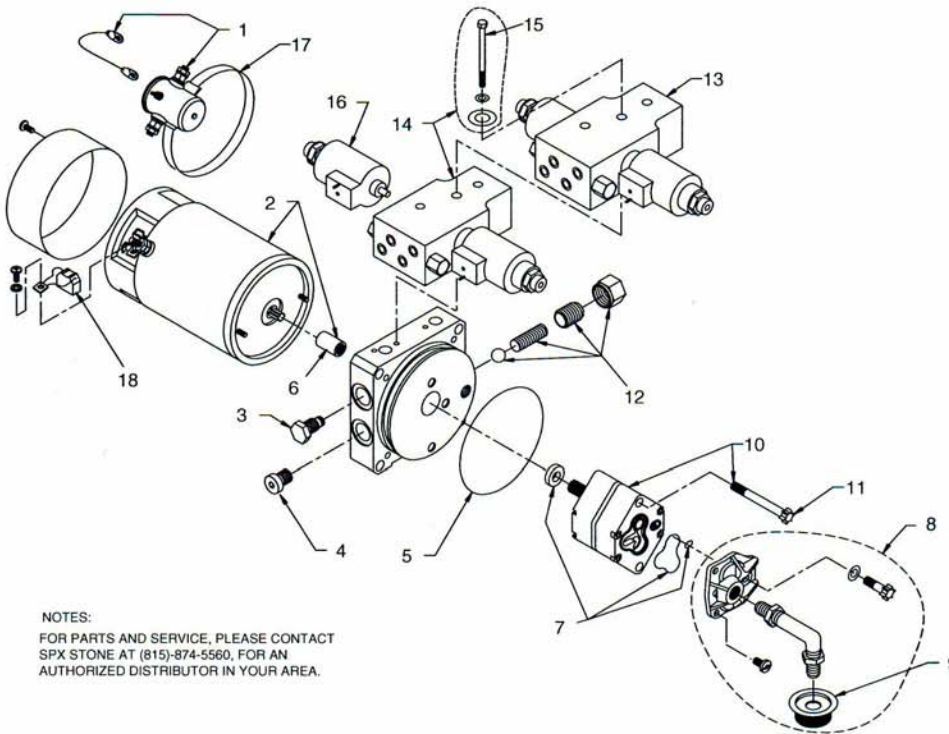

## 12 VDC Solenoid Operated Dual Power up/Power down (3 phw)

NOTES:  
FOR PARTS AND SERVICE, PLEASE CONTACT  
SPX STONE AT (815)-874-5560, FOR AN  
AUTHORIZED DISTRIBUTOR IN YOUR AREA.

ITEM NO.	DESCRIPTION	STONE P/N	QTY.	REF.
1	STARTER SWITCH ASSY	KS1	1	KS1
2	MOTOR 12v DC	KMD1	1	KMD1
3	VALVE PLUG, TWO WAY	2780-AA	1	KC08
4	PLUG 3/4-16 SAE	1441-AA	1	KC08
5	RESERVOIR O-RING	G1-1073-48	1	KN11
6	COUPLING	1118-AA	1	KMD1
7	PUMP O-RING KIT	K-40	1	-
8	INLET PLUMBING KIT	KH	1	KH
9	FILTER	1611-AA	1	KH
10	PUMP ASSEMBLY	KP20	1	KP20
11	PUMP MOUNTING BOLT	2825-AA	2	KP20

ITEM NO.	DESCRIPTION	STONE P/N	QTY.	REF.
12	ADJ. RELIEF VALVE ASSY	RV-2	1	KC08
13	U-VALVE 4W3P CCCP 12v N2	KDV4	1	KDV4
14	U-VALVE 4W3P CCCP 12v BOT.	KDV1	1	KDV1
15	BOLT 1/4-20x 4.50 HEX GR5	F1-1034-50	3	KDV1
16	SOLENOID ASSEMBLY DC	E1-4005-12	4	KDV1
17	SOLENOID BAND KIT	K-105	1	-
18	MOTOR BRUSH KIT	K-90	1	-
	U-VALVE O-RING KIT	K-42	1	-