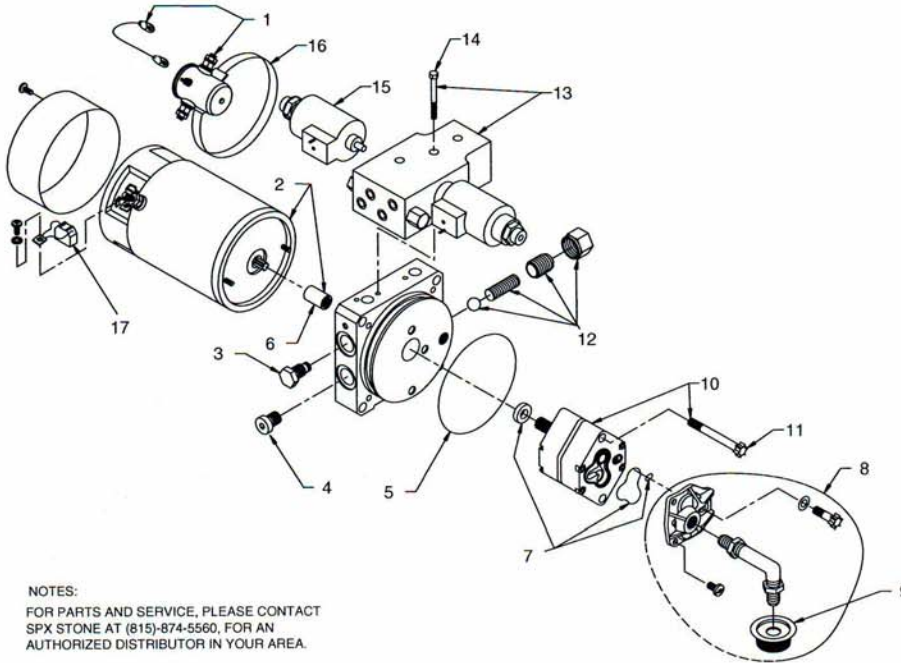

Distributor Power Unit Program

Internet Address:
<http://www.stonehydraulics.com>

12 VDC Solenoid Operated Power up/Power down (3 phw)

NOTES:
FOR PARTS AND SERVICE, PLEASE CONTACT
SPX STONE AT (815)-874-5560, FOR AN
AUTHORIZED DISTRIBUTOR IN YOUR AREA.

ITEM NO.	DESCRIPTION	STONE P/N	QTY.	REF.
1	SOLENOID STARTER ASSY 12v	KS1	1	KS1
2	MOTOR 12v DC	KMD1	1	KMD1
3	VALVE PLUG, TWO WAY	2780-AA	1	KC08
4	3/4-16 SAE PLUG	1441-AA	1	KC08
5	RESERVOIR O-RING	G1-1073-48	1	KN11
6	COUPLING	1118-AA	1	KMD1
7	PUMP O-RING KIT	K-40	1	-
8	INLET PLUMBING KIT	KH	1	KH
9	FILTER	1611-AA	1	KH
10	PUMP ASSEMBLY	KP20	1	KP20
11	PUMP MOUNTING BOLT	2825-AA	2	KP20

ITEM NO.	DESCRIPTION	STONE P/N	QTY.	REF.
12	ADJ. RELIEF VALVE ASSY	RV-2	1	KC08
13	U-VALVE 4W3P CCCC	KDV4	1	KDV4
14	BOLT 1/4-20x .375 HEXHEAD	F1-1032-38	3	KDV4
15	SOLENOID ASSEMBLY DC	E1-4005-12	2	KDV4
16	SOLENOID BAND KIT	K-105	1	-
17	MOTOR BRUSH KIT	K-90	1	-
	U-VALVE O-RING KIT	K-42	1	-