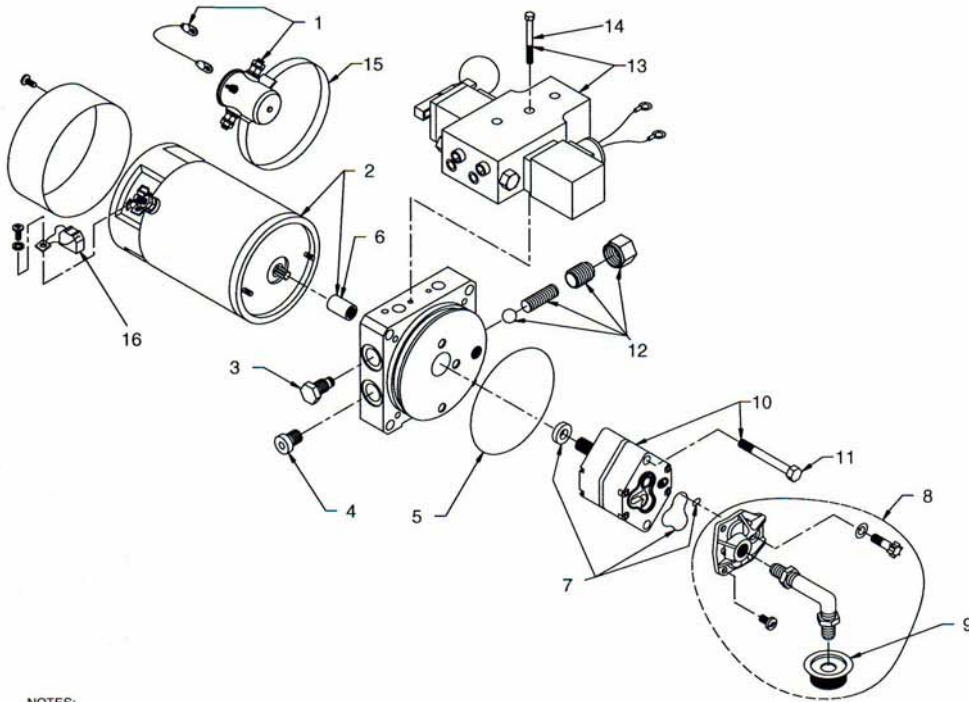

Distributor Power Unit Program

12 VDC Manual Operated Power up/Power down (3 phw)

NOTES:
FOR PARTS AND SERVICE, PLEASE CONTACT
SPX STONE AT (815)-874-5560, FOR AN
AUTHORIZED DISTRIBUTOR IN YOUR AREA.

ITEM NO.	DESCRIPTION	STONE P/N	QTY.	REF.
1	SOLENOID STARTER ASSY 12v	KS1	1	KS1
2	MOTOR 12v DC	KMD1	1	KMD1
3	VALVE, TWO WAY	2780-AA	1	KC08
4	PLUG, 3/4-16 SAE	1441-AA	1	KC08
5	RESERVOIR O-RING	G1-1073-48	1	KN11
6	COUPLING	1118-AA	1	KMD1
7	PUMP O-RING KIT	K-40	1	-
8	INLET PLUMBING KIT	KH	1	KH

ITEM NO.	DESCRIPTION	STONE P/N	QTY.	REF.
9	FILTER	1611-AA	1	KH
10	PUMP ASSEMBLY	KP20	1	KP20
11	PUMP MOUNTING BOLT	2825-AA	2	KP20
12	ADJ. RELIEF VALVE ASSY	RV-2	1	KC08
13	U-VALVE 4W3P CCCC MANUAL	KDV3	1	KDV3
14	BOLT 1/4-20x2.375 HEXHEAD	F2-1032-38	3	KDV3
15	SOLENOID BAND KIT	K-105	1	-
16	MOTOR BRUSH KIT	K-90	1	-