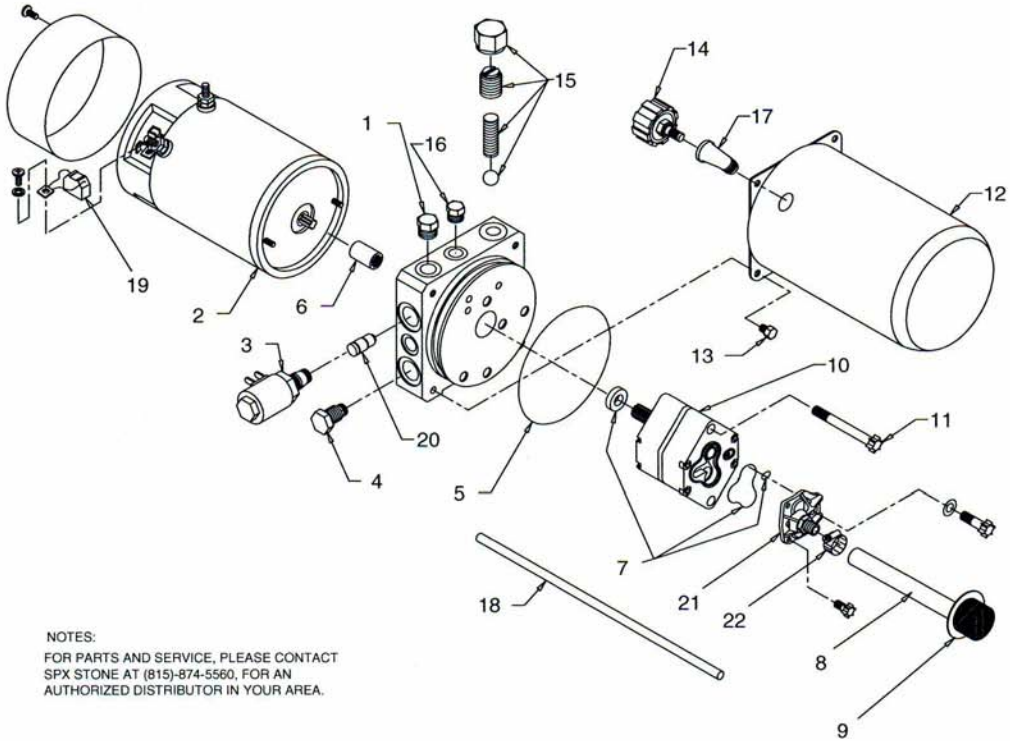

Distributor Power Unit Program

Internet Address:
<http://www.stonehydraulics.com>

24 VDC Material Handling Solenoid Operated Power up/Gravity down

NOTES:
FOR PARTS AND SERVICE, PLEASE CONTACT
SPX STONE AT (815)-874-5560, FOR AN
AUTHORIZED DISTRIBUTOR IN YOUR AREA.

ITEM NO.	DESCRIPTION	STONE P/N	QTY.
1	PLUG	1170-AA	1
2	DC MOTOR 24v STD DUTY	KMD5	1
3	VALVE, NC 24v DC	EF-1086&VF-4009	1
4	VALVE CARTRIDGE CHECK	2507-AA	1
5	RESERVOIR O-RING	G1-1073-48	1
6	COUPLING	1118-AA	1
7	PUMP O-RING KIT	K-40	1
8	INLET PLUMBING	4223-AA	1
9	FILTER	1611-AA	1
10	PUMP ASSEMBLY	PS-1.6	1
11	PUMP MOUNTING BOLT	1111-AA	2

ITEM NO.	DESCRIPTION	STONE P/N	QTY.
12	RESERVOIR	R1-1460-05	1
13	RESERVOIR SCREW	F2-1170-31	4
14	BREATHER	1214-AA	1
15	ADJ. RELIEF VALVE ASSY	RV-2	1
16	PLUG	W2-1004-00	1
17	ELBOW 90 DEGREES	4495-AC	1
18	RETURN TUBE	T2-1006-70	2
19	MOTOR BRUSH KIT	K-92	1
20	VALVE, FLOW CONTROL	FC-2.2	1
21	SUCTION COVER	2156-AA	1
22	PLUMBING CLAMP	2231-AA	1