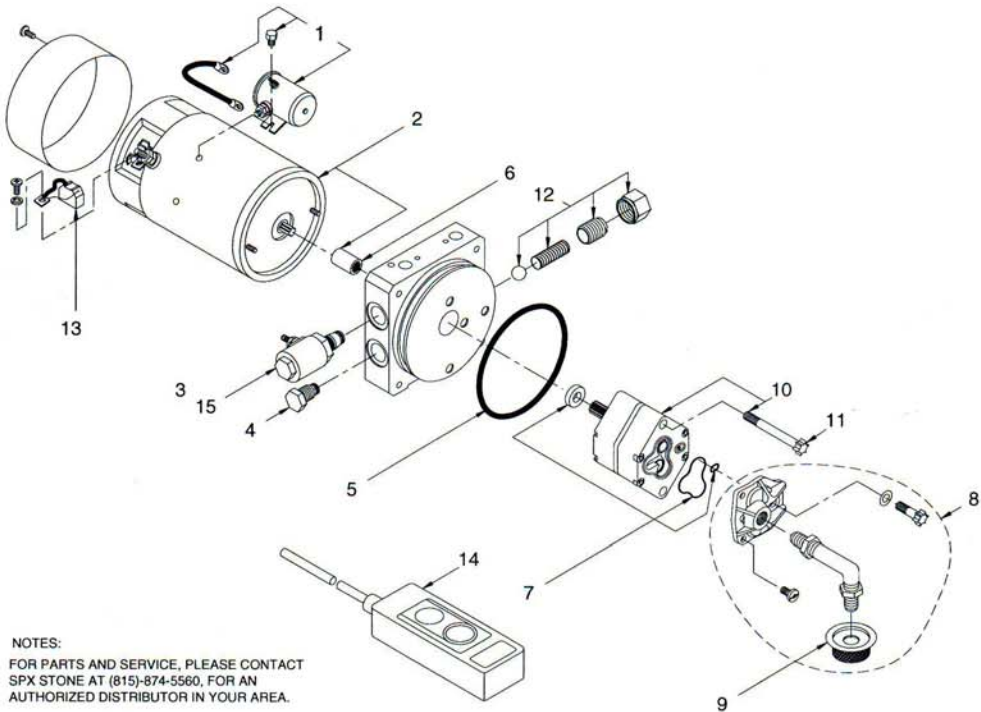

### 12 VDC Solenoid Operated Power up/Gravity down

**NOTES:**

FOR PARTS AND SERVICE, PLEASE CONTACT  
SPX STONE AT (815)-874-5560, FOR AN  
AUTHORIZED DISTRIBUTOR IN YOUR AREA.

ITEM NO.	DESCRIPTION	STONE P/N	QTY.	REF.
1	SOLENOID STARTER ASSY 12v	2145-AA	1	KS1
2	DC MOTOR 12v	KMD1	1	KMD1
3	VALVE NC 12v DC	VF-4009	1	-
4	VALVE CARTRIDGE CHECK	2507-AA	1	KC01C
5	RESERVOIR O-RING	G1-1073-48	1	KN11
6	COUPLING	1118-AA	1	KMD1
7	PUMP O-RING KIT	K-40	1	-
8	INLET PLUMBING KIT	KH	1	KH

ITEM NO.	DESCRIPTION	STONE P/N	QTY.	REF.
9	FILTER	1611-AA	1	KH
10	PUMP ASSEMBLY	KP20	1	KP20
11	PUMP MOUNTING BOLT	2825-AA	2	KP20
12	ADJ. RELIEF VALVE ASSY	RV-2	1	KC01C
13	MOTOR BRUSH KIT	K-90	1	-
14	ELECTRIC SWITCHBOX	2818-AC	1	-
15	SOLENOID COIL 12VDC #8-32	EF-1082	1	-