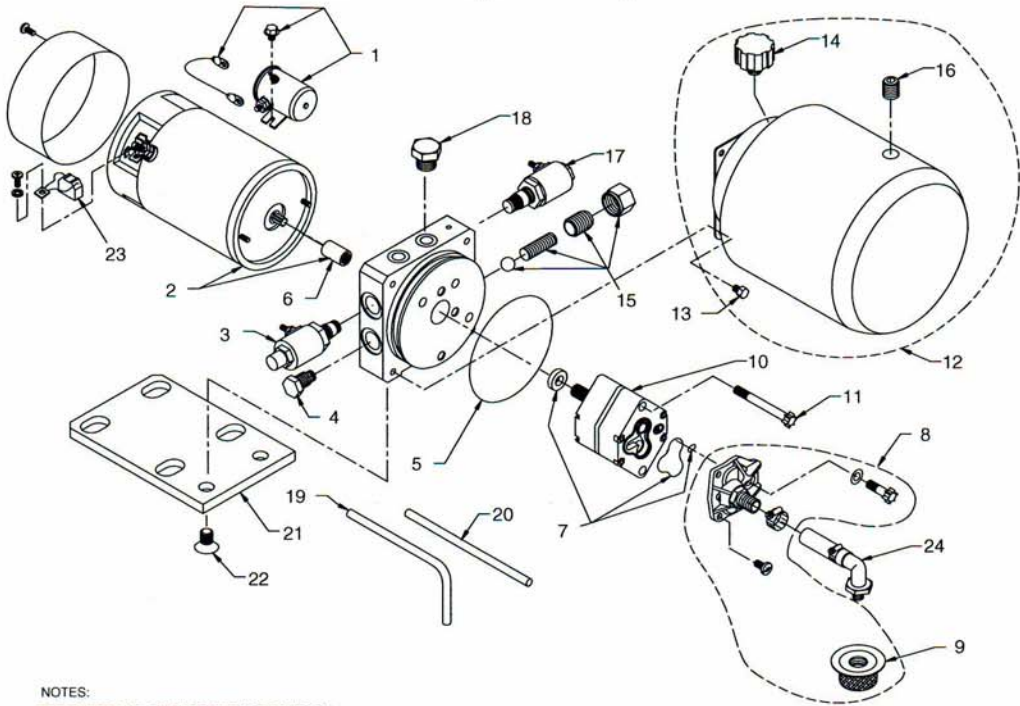

12 VDC Man Lift Solenoid Operated Power up/Gravity down

NOTES:
FOR PARTS AND SERVICE, PLEASE CONTACT
SPX STONE AT (815)-874-5960, FOR AN
AUTHORIZED DISTRIBUTOR IN YOUR AREA.

ITEM NO.	DESCRIPTION	STONE P/N	QTY.
1	SOLENOID STARTER ASSY 12v	KS1	1
2	DC MOTOR 12v	KMD1	1
3	VALVE NC 12v DC	E1-1019-00	1
4	VALVE CARTRIDGE CHECK	2507-AA	1
5	RESERVOIR O-RING	G1-1073-48	1
6	COUPLING	1118-AA	1
7	PUMP O-RING KIT	K-40	1
8	INLET PLUMBING KIT	KV	1
9	FILTER	1611-AA	1
10	PUMP ASSEMBLY	PS-1.0	1
11	PUMP MOUNTING BOLT	1111-AA	2
12	RESERVOIR	KR40	1

ITEM NO.	DESCRIPTION	STONE P/N	QTY.
13	RESERVOIR SCREW	F2-1170-31	4
14	BREATHER	1214-AA	1
15	ADJ. RELIEF VALVE ASSY	RV-2	1
16	PLUG	1456-AA	1
17	VALVE NO 12v DC	E1-1019-17	1
18	PLUG	1170-AA	1
19	RETURN TUBE 90 DEG. BEND	T2-1006-97	1
20	RETURN TUBE	T2-1006-70	1
21	BRACKET MOUNTING UNIT	1910-AB	1
22	BOLT 3/8-16x .50 PHILFLTHD	F2-1020-50	2
23	MOTOR BRUSH KIT	K-90	1
24	PLUMBING ASSY INLET	2979-AA	1