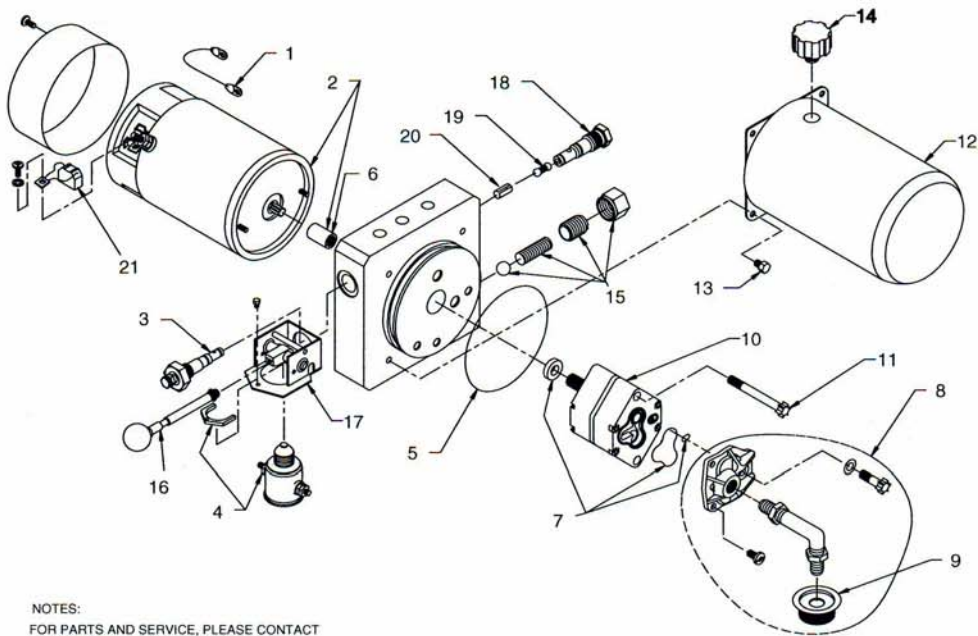

12 VDC Tailgate Lift Manual Operated Power up/Gravity down

NOTES:
FOR PARTS AND SERVICE, PLEASE CONTACT
SPX STONE AT (815)-874-5560, FOR AN
AUTHORIZED DISTRIBUTOR IN YOUR AREA.

ITEM NO.	DESCRIPTION	STONE P/N	QTY.
1	TERMINAL STRAP	1967-AB	1
2	DC MOTOR 12v 1T STD DUTY	KMD1	1
3	VALVE RELEASE ASSY	2155-AA	1
4	MANUAL START SWITCH	2294-AA	1
5	RESERVOIR O-RING	G1-1074-27	1
6	COUPLING	1118-AA	1
7	PUMP O-RING KIT	K-40	1
8	INLET PLUMBING KIT	KH	1
9	FILTER	1611-AA	1
10	PUMP ASSEMBLY	PS-2.0	1
11	PUMP MOUNTING BOLT	1112-AA	2

ITEM NO.	DESCRIPTION	STONE P/N	QTY.
12	RESERVOIR	R2-1020-07	1
13	RESERVOIR SCREW	F2-1170-31	4
14	BREATHER	1214-AA	1
15	ADJ. RELIEF VALVE ASSY	RV-2	1
16	RELEASE HANDLE	S9-1001-00	1
17	MOUNTING BRACKET ASSY	S9-6000-03	1
18	VALVE ASSY CHECK N2	2286-AA	1
19	SPRING AND CHECK BALLS	S1-1000-00	1
20	SPRING RETAINER	W6-1001-02	1
21	MOTOR BRUSH KIT	K-90	1
	VALVE SEAL KIT	K-41	1