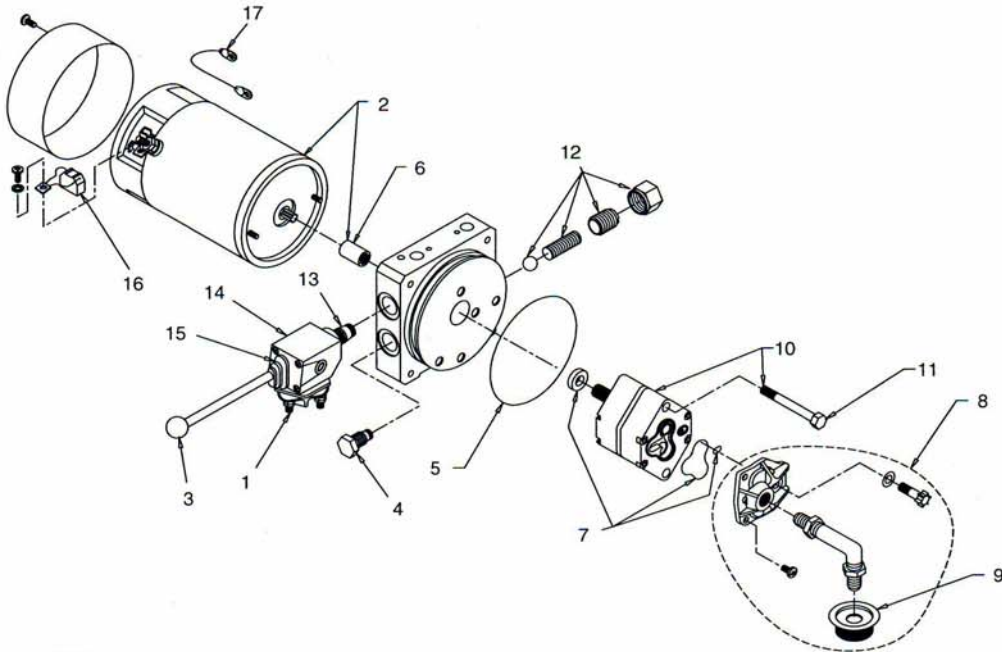

### 12 VDC Manual Operated Power up/Gravity down

NOTES:  
FOR PARTS AND SERVICE, PLEASE CONTACT  
SPX STONE AT (815)-874-5560. FOR AN  
AUTHORIZED SPX STONE DISTRIBUTOR IN  
YOUR AREA.

ITEM NO.	DESCRIPTION	STONE P/N	QTY.	REF.
1	START SWITCH 12vDC	3865-AB	1	KC03
2	DC MOTOR 12v	KMD1	1	KMD1
3	HANDLE ASSY	S9-1001-14	1	KC03
4	VALVE CARTRIDGE CHECK	2507-AA	1	-
5	RESERVOIR O-RING	G1-1073-48	1	KN11
6	COUPLING	1118-AA	1	KMD1
7	PUMP O-RING KIT	K-40	1	-
8	INLET PLUMBING KIT	KH	1	KH
9	FILTER	1611-AA	1	KH

ITEM NO.	DESCRIPTION	STONE P/N	QTY.	REF.
10	PUMP ASSEMBLY	KP20	1	KP20
11	PUMP MOUNTING BOLT	2825-AA	2	KP20
12	ADJ. RELIEF VALVE ASSY	RV-2	1	KC03
13	MANUAL RELEASE VALVE	VF-9021	1	-
14	BRACKET ASSY FINISH	K-106	1	-
15	START SWITCH BOOT	3148-AB	1	-
16	MOTOR BRUSH KIT	K-90	1	-
17	TERMINAL STRAP ELECTRIC	1967-AB	1	-