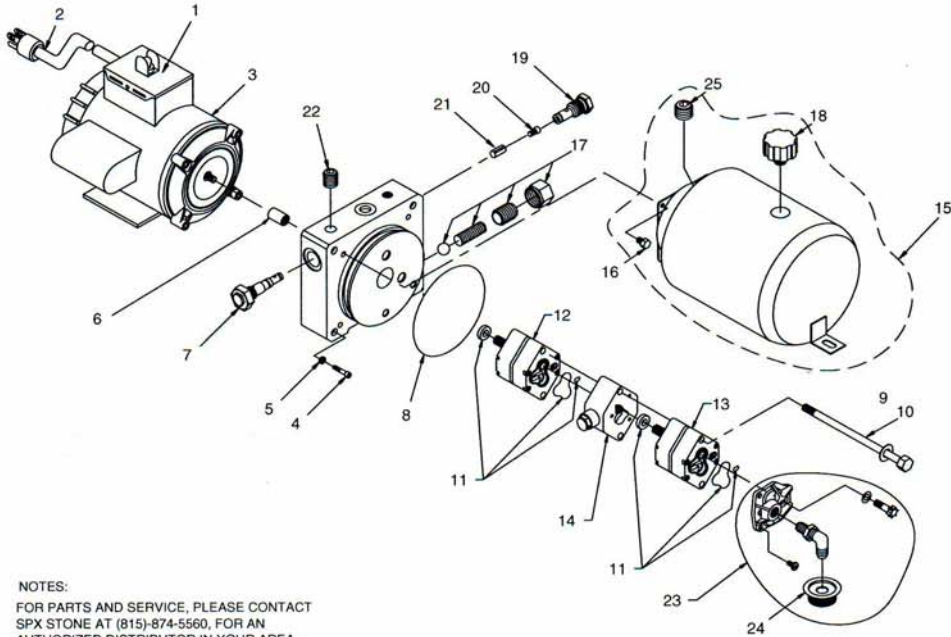

Distributor Power Unit Program

Internet Address:
<http://www.stonehydraulics.com>

**AC 115V 1ph Filter Crusher
Power up/Gravity down**

NOTES:
FOR PARTS AND SERVICE, PLEASE CONTACT
SPX STONE AT (815)-874-5560. FOR AN
AUTHORIZED DISTRIBUTOR IN YOUR AREA.

ITEM NO.	DESCRIPTION	STONE P/N	QTY.
1	ELECTRIC SWITCH ASSY	S6-2000-96	1
2	CORD ASSY	E4-1005-54	1
3	MOTOR 115/230v AC	2781-BC	1
4	M6 x 1.0 - 35MM SHCS	HARDWARE	4
5	HI-COLLAR LOCKWASHER	HARDWARE	4
6	COUPLING	111B-AA	1
7	SHUTTLE VALVE ASSY	S3-1025-08	1
8	RESERVOIR O-RING	G1-1073-48	1
9	WASHER	1261-BA	2
10	BOLT 5/16-24 x 7.00" HEX	F1-1057-00	2
11	PUMP O-RING KIT	K-40	2
12	PUMP ASSEMBLY	PS-0.8	1

ITEM NO.	DESCRIPTION	STONE P/N	QTY.
13	PUMP ASSEMBLY	PS-2.0	1
14	UNLOAD ASSEMBLY	U-06	1
15	RESERVOIR	KR41	1
16	RESERVOIR SCREW	F2-1170-31	4
17	ADJ. RELIEF VALVE ASSY	RV-2	1
18	BREATHER	1683-AB	1
19	VALVE ASSY CHECK N3	2289-AA	1
20	SPRING AND BALL	S1-1008-03	1
21	SPRING RETAINER	W6-1001-02	1
22	PLUG 1/4 NPT	1215-AA	1
23	INLET PLUMBING KIT	K-233	1
24	FILTER	1611-AA	1
25	PLUG 3/4 NPT	1896-AA	1