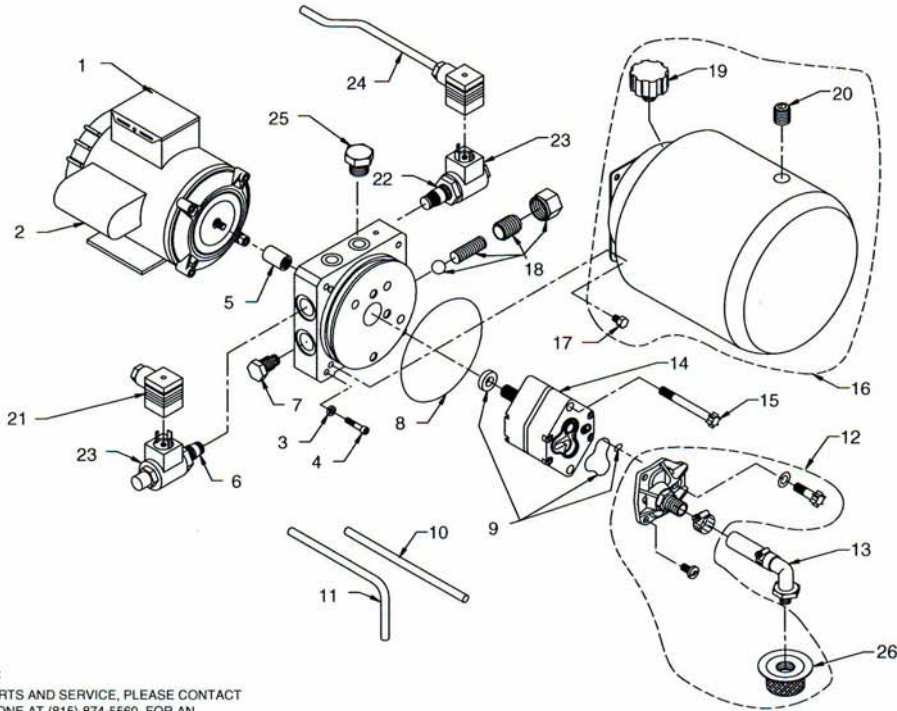

AC 115V 1ph Man Lift Power up/Gravity down

NOTES:
FOR PARTS AND SERVICE, PLEASE CONTACT
SPX STONE AT (815)-874-5560, FOR AN
AUTHORIZED DISTRIBUTOR IN YOUR AREA.

ITEM NO.	DESCRIPTION	STONE P/N	QTY.
1	TIMER DELAY ASSY	S6-2000-51	1
2	MOTOR 115/230v 50/60Hz	2781-BC	1
3	M6 x 1.0 - 35MM SHCS	HARDWARE	4
4	HI-COLLAR LOCKWASHER	HARDWARE	4
5	COUPLING	1118-AA	1
6	VALVE BODY, N.C.	VF-4010	1
7	VALVE CARTRIDGE CHECK	2507-AA	1
8	RESERVOIR O-RING	G1-1073-48	1
9	PUMP O-RING KIT	K-40	1
10	RETURN TUBE	T2-1006-70	1
11	RETURN TUBE	T2-1006-97	1
12	INLET PLUMBING KIT	KV	1
13	INLET HOSE/FILTER ASSY	2979-AA	1

ITEM NO.	DESCRIPTION	STONE P/N	QTY.
14	PUMP ASSEMBLY	PS-1.0	1
15	PUMP MOUNTING BOLT	1111-AA	2
16	RESERVOIR	KR40	1
17	RESERVOIR SCREW	F2-1170-31	4
18	ADJ. RELIEF VALVE ASSY	RV-2	1
19	BREATHER	1214-AA	1
20	PLUG 3/8 NPT	1456-AA	1
21	HIRSCHMANN CONNECTOR	E0-1003-00	1
22	VALVE BODY, N.O.	VF-4011	1
23	SOLENOID COIL, 115 VAC	EF-1092	2
24	CORDSET WHIRSCHEMAN CONN.	S6-2400-00	1
25	PLUG 9/16 SAE	1170-AA	1
26	FILTER	1611-AA	1