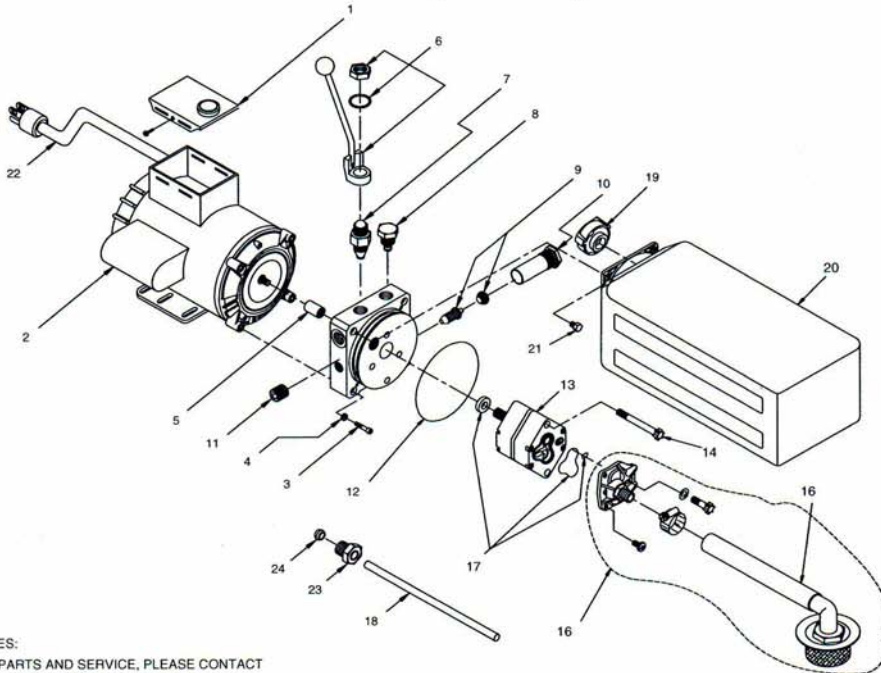

Distributor Power Unit Program

Internet Address:
<http://www.stonehydraulics.com>

**AC 115V 1ph Tire Changer
Power up/Gravity down**

NOTES:

FOR PARTS AND SERVICE, PLEASE CONTACT
SPX STONE AT (815)-874-5560, FOR AN
AUTHORIZED DISTRIBUTOR IN YOUR AREA.

ITEM NO.	DESCRIPTION	STONE P/N	QTY.
1	MICROSWITCH WIRING ASSY	W-200	1
2	MOTOR 115/230vAC 1PH	2252-BC	1
3	M6x1.0 - 35mm SHCS	HARDWARE	4
4	HI-COLLAR LOCKWASHER	HARDWARE	4
5	COUPLING	1118-AA	1
6	MANUAL RELEASE ASSY	K-100	1
7	MANUAL RELEASE VALVE	VF-9021	1
8	VALVE CARTRIDGE CHECK	2507-AA	1
9	FIXED RELIEF VALVE	RV-16	1
10	RELIEF VALVE CAP	3729-AA	1
11	PLUG PIPE 3/8 NPT	1456-AA	1

ITEM NO.	DESCRIPTION	STONE P/N	QTY.
12	RESERVOIR O-RING	G1-1073-48	1
13	PUMP ASSEMBLY	PS-0.8	1
14	PUMP MOUNTING BOLT	1111-AA	2
15	INLET PLUMBING KIT	K-108	1
16	INLET HOSE/FILTER ASSY	2634-AA	1
17	PUMP O-RING KIT	K-40	1
18	RETURN TUBE	4708-AA	1
19	BREATHER	3437-AA	1
20	RESERVOIR	3915-AC	1
21	RESERVOIR SCREW	3346-AA	4
22	CORDSET SO 16/3	1292-AB	1
23	COMPRESSION TUBE NUT	816-217	1
24	COMPRESSION SLEEVE	816-218	1

Sheet No. 1 of 2

Rev. B Date: 06 Oct 2003