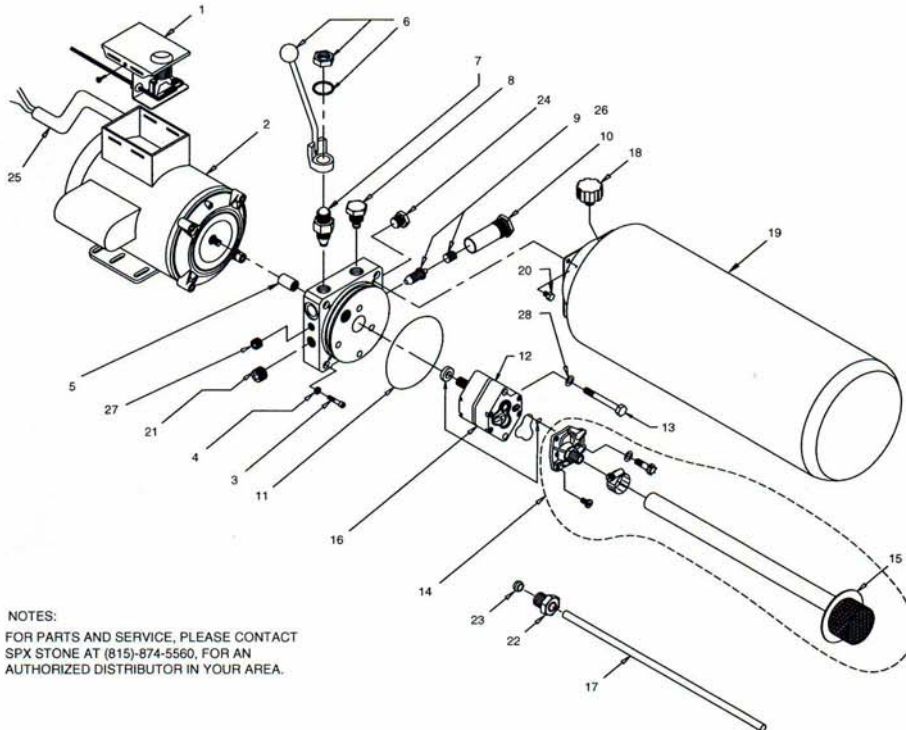

Distributor Power Unit Program

Internet Address:
<http://www.stonehydraulics.com>

**AC 230V 1ph Auto Hoist 4-Post Lift
Power up/Gravity down**

NOTES:
FOR PARTS AND SERVICE, PLEASE CONTACT
SPX STONE AT (815)-874-5560, FOR AN
AUTHORIZED DISTRIBUTOR IN YOUR AREA.

ITEM NO.	DESCRIPTION	STONE P/N	QTY.
1	MICROSWITCH WIRING ASSY	W-200	1
2	MOTOR 208/230v AC 1PH	4350-AC	1
3	M6x1.0 - 35mm SHCS	3009-AA	4
4	HI-COLLAR LOCKWASHER	3020-AA	4
5	COUPLING	1118-AA	1
6	MANUAL RELEASE ASSY	K-100	1
7	MANUAL RELEASE VALVE	VF-9021	1
8	VALVE CARTRIDGE CHECK	2507-AA	1
9	FIXED RELIEF VALVE	RV-17	1
10	RELIEF VALVE CAP	3729-AA	1
11	RESERVOIR O-RING	G1-1073-48	1
12	PUMP ASSEMBLY	PS-3.1	1

ITEM NO.	DESCRIPTION	STONE P/N	QTY.
13	PUMP MOUNTING BOLT	F1-1053-00	2
14	INLET PLUMBING KIT	K-328	1
15	FILTER	1611-AA	1
16	PUMP O-RING KIT	K-40	1
17	RETURN HOSE	5214-AA	1
18	BREATHER	1683-AB	1
19	RESERVOIR	R1-6000-11	1
20	RESERVOIR SCREW	F2-1170-31	4
21	PLUMBING PLUG	1456-AA	1
22	RETURN TUBE FITTING	5115-AA	1
23	RETURN TUBE SLEEVE	5116-AA	1
24	PLUMBING PLUG	1170-AA	1
25	CORDSET SJO 14/3 2FT	3080-AB	1
26	SPRING	4475-AA	1
27	PLUMBING PLUG	1215-AA	1
28	WASHER	1261-BA	2