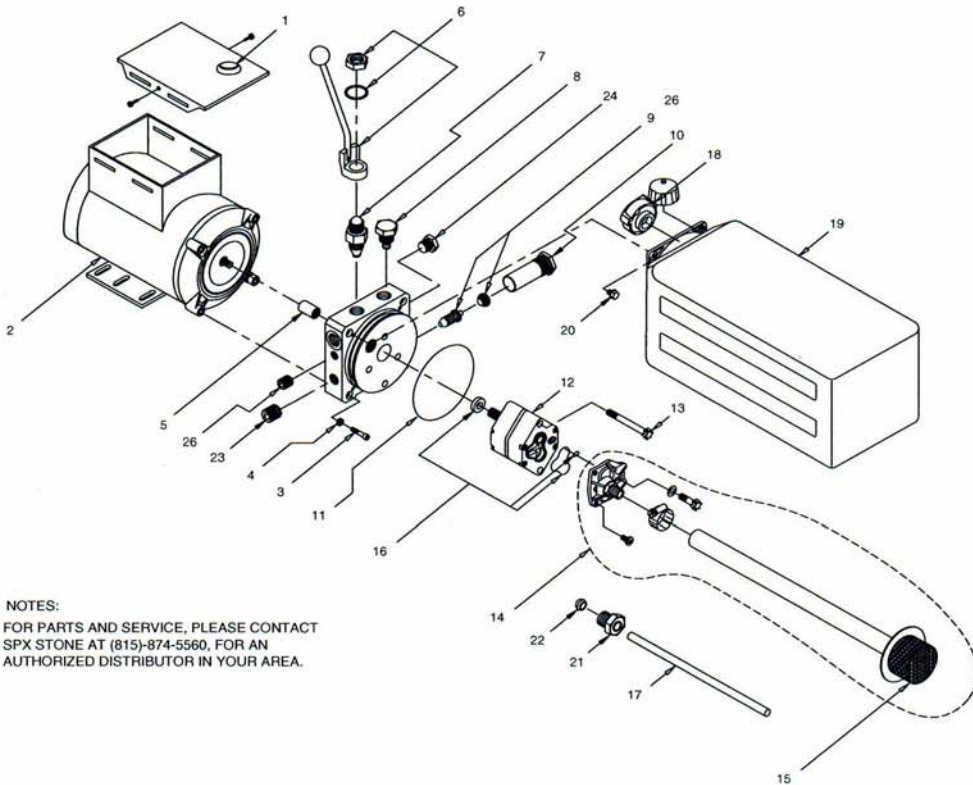

AC 230V 1ph Auto Hoist 2-Post Lift Power up/Gravity down

NOTES:
FOR PARTS AND SERVICE, PLEASE CONTACT
SPX STONE AT (815)-874-5560, FOR AN
AUTHORIZED DISTRIBUTOR IN YOUR AREA.

ITEM NO.	DESCRIPTION	STONE P/N	QTY.
1	MIRCOSWITCH WIRING ASSY	W-400	1
2	MOTOR 208-230v AC 1PH	4763-AC	1
3	M6x1.0 - 35mm SHCS	HARDWARE	4
4	HI-COLLAR LOCKWASHER	HARDWARE	4
5	COUPLING	1118-AA	1
6	MANUAL RELEASE ASSY	K-100	1
7	MANUAL RELEASE VALVE	VF-9021	1
8	VALVE CARTRIDGE CHECK	2507-AA	1
9	FIXED RELIEF VALVE	RV-19	1
10	RELIEF VALVE CAP	3729-AA	1
11	RESERVOIR O-RING	G1-1073-48	1
12	PUMP ASSEMBLY	PS-2.0	1
13	PUMP MOUNTING BOLT	1112-AA	2

ITEM NO.	DESCRIPTION	STONE P/N	QTY.
14	INLET PLUMBING KIT	K-230	1
15	FILTER	1611-AA	1
16	PUMP O-RING KIT	K-40	1
17	RETURN TUBE	5118-AA	1
18	BREATHER	252646	1
19	RESERVOIR	5141-AC	1
20	RESERVOIR SCREW	3346-AA	4
21	COMPRESSION TUBE NUT	5115-AA	1
22	COMPRESSION SLEEVE	5116-AA	1
23	PLUG PIPE 3/8 NPT	1456-AA	1
24	PLUMBING PLUG	1170-AA	1
25	SPRING	4475-AA	1
26	PLUG 1/4 NPT	1215-AA	1